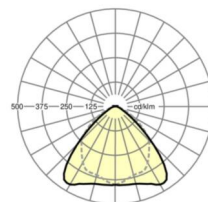

CHARACTERISTICS

Order number	19510006040
EAN number	4020863425860
Commodity code	94051190
Certification mark	IP 20, Protection class I, ENEC10 VDE, F, HACCP DIN10500/Food/IFS-application-related suitability/BRC, Indoor, CE
Impact resistance (IK rating)	IK03 (-20°C bis 30°C)
Ambient temperatur	ta -20°C to 30°C
Special properties	Ready for IoT
Warranty period	5 years
State funding programs	BEG - Federal funding for efficient buildings (valid only for Germany)

ELECTRICAL ENGINEERING

Controller	Electronic driver DALI2 (1 pcs.)
System output	64W
Mains voltage	230V/50Hz
Energy efficiency class/light source	B

LIGHTING TECHNOLOGY

Placement	LED, Colour rendering/Light colour CRI ≥ 80 / 4000K
Colour tolerance (MacAdam)	3SDCM
Nominal luminous flux	10913lm
LED service life	50000h L80/B10 (Tq 30°C), 70000h L80/B50 (Tq 30°C), 100000h L80/B50 (Tq 25°C)
Luminaire luminous efficiency	170lm/W
Beam angle	95° (C0) / 95° (C90)
UGR lat./long.	23.7 / 25.1

MECHANICS

Housing colour	traffic white RAL 9016
Dimensions (LxWxH/DxH)	1531mm x 55mm x 37mm
Weight (net)	1.65kg
Type of installation	Mounting rail system installation, Light structure

Dimensions

L	1531 mm	Length
B	55 mm	Width
H	37 mm	Height

DEEP-LINK

<https://www.regiolux.de/en/article/19510006040>

Reference	LED 11000lm 840
ηLB	100 %
Φ ↓/↑	98 % / 2 %
UGR lat./long.	23.7 / 25.1